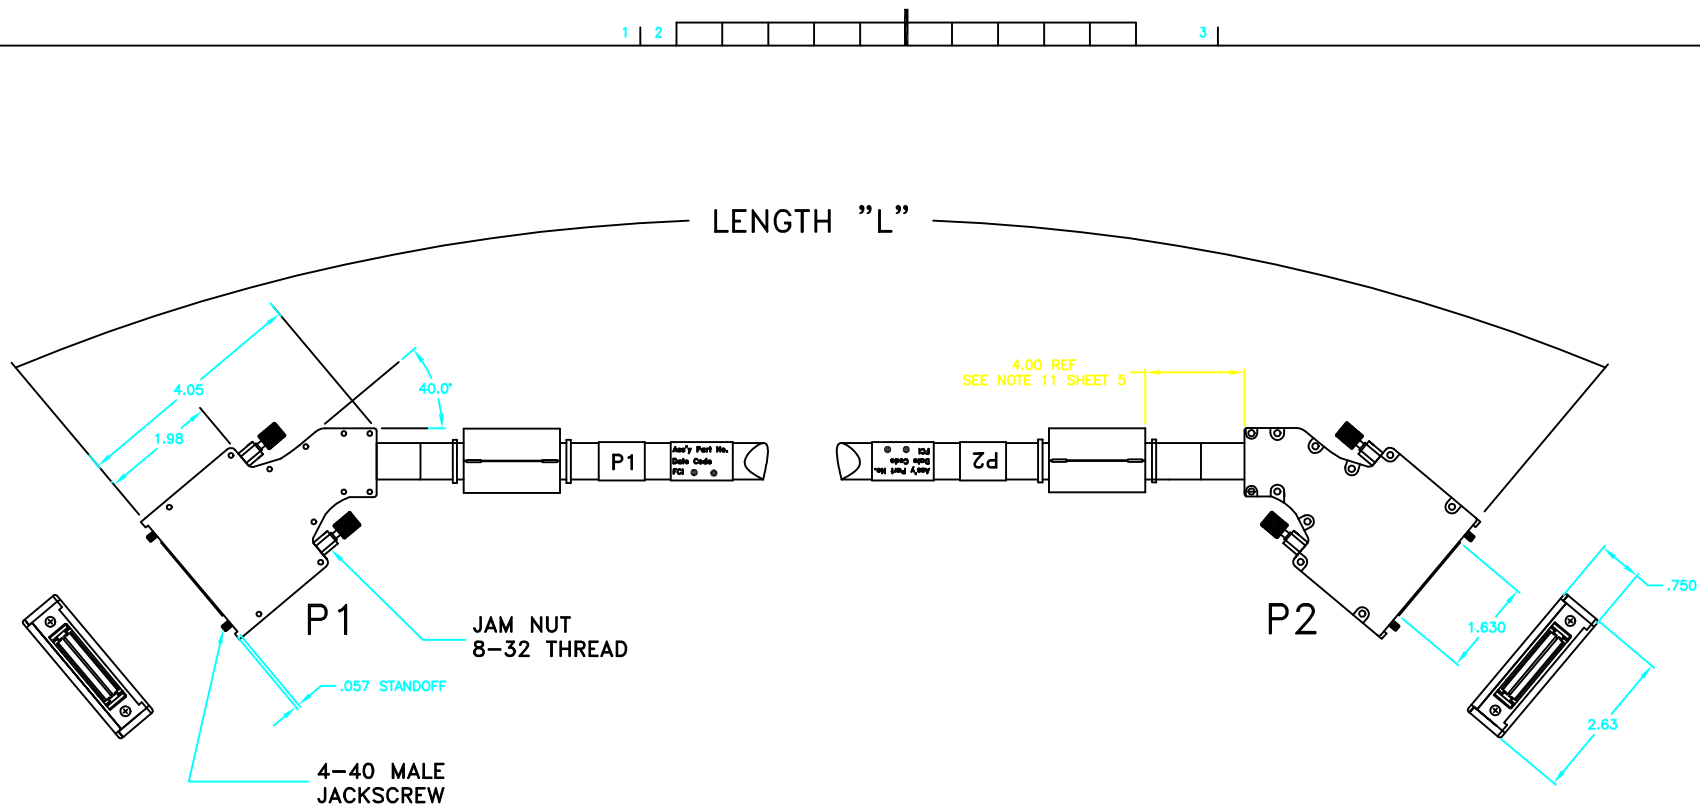

STYLE B

mat'l. code				tolerances unless otherwise specified				CUSTOMER COPY			
ltr	ecn no	dr	date	linear				projection	title		code
A	Release	JSS	1/20/00						HIPPI 6400 CABLE ASSEMBLY		
B	200-F-01e	JSS	1/20/00						NON PLENUM RATED		
C	200-F-032	JSS	2/14/00	angles					product family	HIPPI	code
D	200-F-037	JSS	2/21/00	dr	JSSTARON	11/18/99	INCH		size	dwg no	
E	200-F-058	JSS	3/16/00	enqr	JSSTARON	11/18/99	scale	NTS	B	64038	2 of 5
				chr	JSSTARON	11/18/99					
				appd	JSSTARON	11/18/99					
sheet index	revision sheet										